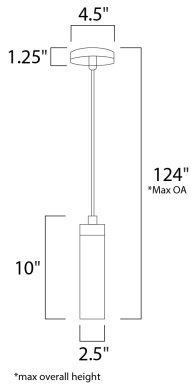

PRODUCT DESCRIPTION

Cilandro is a contemporary style collection from Maxim Lighting International in Satin Nickel finish with White glass.

MEASUREMENTS

DIMENSION : 4.5" L x 4.5" W x 10" H
 MAX OAH : 134" OAH
 CANOPY : 4.5" W x 1.25" H x 4.5" L
 HANGING WEIGHT : 2.11 lb

LAMPING

INPUT VOLTAGE : 120V
 BULB : 1 x 40W Incandescent E26 Medium T10 , 40W Total
 BULB INCLUDED : (Not Included)
 DIMMABLE : Yes

FINISHES OPTION

 Satin Nickel

GLASS

Mat White MW

MATERIAL

Glass