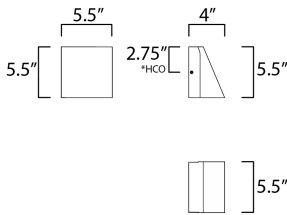

PRODUCT DESCRIPTION

With solid Die-Cast Aluminum construction and powered by a range voltage input driver, Pathfinder is a high performance down light for commercial and residential installations. Available in Black, Architectural Bronze, or Metallic Sliver there is sure to be a style to fit most any installation.