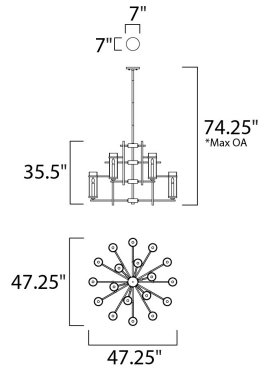

Lighting Your Life Since 1970

Product Specifications - 43749CLGB

Job Name:	Job Type:
Quantity:	Comments:

43749CLGB
Midtown LED 18-Light Pendant

Finish

Gold Bronze

Glass/Shade

Clear

Product Category

Multi-Tier Chandelier

Lamping

Number of Bulbs	18
Light Type	LED
Bulb Type	CA
Max Bulb Wattage	4
Max Fixture Wattage	72
Rated Life	
Rated Lumens	±5,040
Color Temp	±2,700 K
Bulb(s)	Included
Light Up/Down	N/A
Beam Spread	N/A
CRI	90+
Photo Cell Included	N/A
Ballast/Driver/Transformer	No
Dimmable	Standard

Measurements

Width	47.25"
Height	34.50"
Length	47.25"
Extension	N/A
Back Plate Width	N/A
Back Plate Height	N/A
HCO	N/A
Min Overall Height	38.25"
Max Overall Height	74.25"
Hanging Weight	91.74 lbs
Height Adjustable	Yes
Slope	N/A
Chain Length	N/A
Wire Length	N/A
Canopy Width	7.00"
Canopy Height	1.00"
Canopy Length	7.00"

Shipping

Carton Weight	131.12 lbs
Carton Width	54"
Carton Height	42"
Carton Length	54"
Carton Cubic Feet	70.26
Master Pack	1
Master Pack Weight	N/A
Master Pack Width	N/A
Master Pack Height	N/A
Master Pack Length	N/A
Master Cubic Feet	N/A
UPS Shippable	