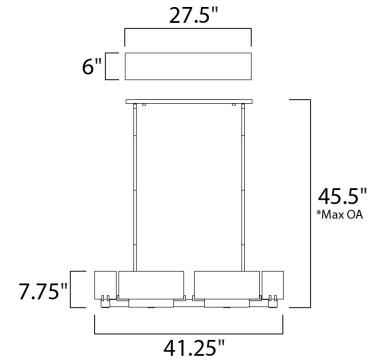

Lighting Your Life Since 1970

Product Specifications - 43668LNDBZ

Job Name:	Job Type:
Quantity:	Comments:

43668LNDBZ
Esquire 12-Light Pendant

Finish

Dark Bronze

Glass/Shade

*max overall height
Product Category
Linear Pendant

Lamping

Number of Bulbs	12
Light Type	LED
Bulb Type	GU24
Max Bulb Wattage	9
Max Fixture Wattage	108
Rated Life	
Rated Lumens	±8,610
Color Temp	±3,000 K
Bulb(s)	Included
Light Up/Down	N/A
Beam Spread	N/A
CRI	90+
Photo Cell Included	N/A
Ballast/Driver/Transformer	Yes
Dimmable	Standard

Measurements

Width	26.50"
Height	7.75"
Length	41.25"
Extension	N/A
Back Plate Width	N/A
Back Plate Height	N/A
HCO	N/A
Min Overall Height	15.50"
Max Overall Height	45.50"
Hanging Weight	38.06 lbs
Height Adjustable	Yes
Slope	N/A
Chain Length	N/A
Wire Length	120"
Canopy Width	6.00"
Canopy Height	0.75"
Canopy Length	27.50"

Shipping

Carton Weight	50.60 lbs
Carton Width	31"
Carton Height	10"
Carton Length	46"
Carton Cubic Feet	7.99
Master Pack	1
Master Pack Weight	N/A
Master Pack Width	N/A
Master Pack Height	N/A
Master Pack Length	N/A
Master Cubic Feet	N/A
UPS Shippable	Yes