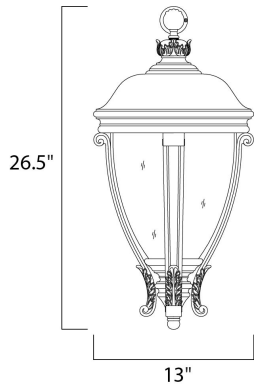

MEASUREMENTS

DIMENSION : 13" L x 13" W x 26.5" H
 HANGING WEIGHT : 11.22 lb

LAMPING

INPUT VOLTAGE : 120V
 BULB : 3 x 40W Incandescent E12 Candelabra , 120W Total
 BULB INCLUDED : (Not Included)
 DIMMABLE : Yes