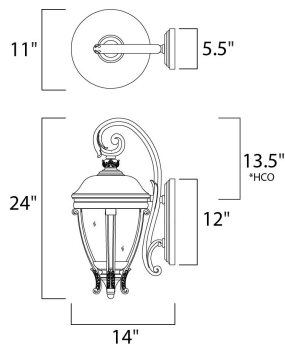

PRODUCT DESCRIPTION

Maxim Lighting's Camden VX Collection is made with Vivex, a material twice the strength of resin, is non-corrosive, UV resistant and backed with a 5-Year Limited Warranty. Camden VX is available in our Black or Golden Bronze finish and our Water Glass.

MEASUREMENTS

DIMENSION : 11" W x 24" H x 14" Ext
BACK PLATE : 5.5" W x 12" H x 13.5" HCO
HANGING WEIGHT : 9.81 lb

LAMPING

INPUT VOLTAGE : 120V
BULB : 3 x 40W Incandescent E12 Candelabra , 120W Total
BULB INCLUDED : (Not Included)
DIMMABLE : Yes

FINISHES OPTION

- Black
- Golden Bronze

GLASS

Water Glass WG

MATERIAL

Vivex Resin Composite, Glass

RATINGS

cETLus
Wet Location

ADDITIONAL

OPERATING TEMPERATURE:
-20°C (-4°F), 40°C (104°F)

Always consult a qualified electrician before installing any lighting product.