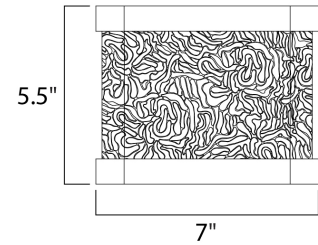

Product Specifications - 39681RRPC

Job Name:	Job Type:
Quantity:	Comments:

39681RRPC
Curl LED 7" LED Bath Vanity

Finish

Polished Chrome

Glass/Shade

Rough Rolled

Product Category

Measurements

Width	5.50"
Height	3.25"
Length	7.00"
Extension	N/A
Back Plate Width	N/A
Back Plate Height	N/A
HCO	N/A
Min Overall Height	0.00"
Max Overall Height	3.25"
Hanging Weight	3.86 lbs
Height Adjustable	N/A
Slope	N/A
Chain Length	N/A
Wire Length	6"
Canopy Width	N/A
Canopy Height	N/A
Canopy Length	N/A