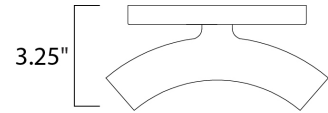

Product Specifications - 39681RRPC

Job Name:	Job Type:
Quantity:	Comments:

39681RRPC
Curl LED 7" LED Bath Vanity

Finish

Polished Chrome

Glass/Shade

Rough Rolled

Product Category

Measurements

Width	5.50"
Height	3.25"
Length	7.00"
Extension	N/A
Back Plate Width	N/A
Back Plate Height	N/A
HCO	N/A
Min Overall Height	0.00"
Max Overall Height	3.25"
Hanging Weight	3.86 lbs
Height Adjustable	N/A
Slope	N/A
Chain Length	N/A
Wire Length	6"
Canopy Width	N/A
Canopy Height	N/A
Canopy Length	N/A