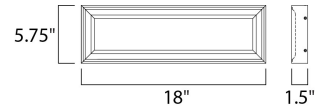

Finish

Anodized Bronze

Glass/Shade

White

Product Category

Bath Vanity

Lamping

Number of Bulbs	2
Light Type	LED
Bulb Type	PCB
Max Bulb Wattage	8
Max Fixture Wattage	16
Rated Life	
Rated Lumens	±320
Color Temp	±3,000 K
Bulb(s)	Included
Light Up/Down	N/A
Beam Spread	N/A
CRI	90+
Photo Cell Included	N/A
Ballast/Driver/Transformer	No
Dimmable	LED

Measurements

Width	18.00"
Height	5.75"
Length	N/A
Extension	2"
Back Plate Width	N/A
Back Plate Height	N/A
HCO	N/A
Min Overall Height	0.00"
Max Overall Height	N/A
Hanging Weight	7.06 lbs
Height Adjustable	No
Slope	N/A
Chain Length	N/A
Wire Length	6"
Canopy Width	N/A
Canopy Height	N/A
Canopy Length	N/A

Shipping

Carton Weight	10.78 lbs
Carton Width	9"
Carton Height	4"
Carton Length	22"
Carton Cubic Feet	0.49
Master Pack	1
Master Pack Weight	N/A
Master Pack Width	N/A
Master Pack Height	N/A
Master Pack Length	N/A
Master Cubic Feet	N/A
UPS Shippable	Yes

Certification

Safety Rating	Damp
Energy Star	No
CA Title 24	No
CA Title 20	No
ADA	No
Dark Sky	N/A

Other

UPC Code	783209127227
Shades Included	N/A
Crystals Included	N/A
Diffuser Included	N/A
Conversion Kit	N/A
Material	Metal+PC

Equivalents

Incandescent Watts	N/A
Fluorescent Watts	N/A

Maxim Lighting International and all designs, logos and images © 2016 Maxim Lighting International. All Rights Reserved. Maxim Lighting International reserves the right, at any time, to make changes in the design and/or construction of the product including the discontinuation of product without prior notice. Color may vary from what is pictured above due to limitations inherent to photographic processes.

Always consult a qualified, licensed electrician before installation of any product weighing 35 pounds or more. We recommend that a qualified, licensed electrician do the installation. Always install to a mechanically sound structure.