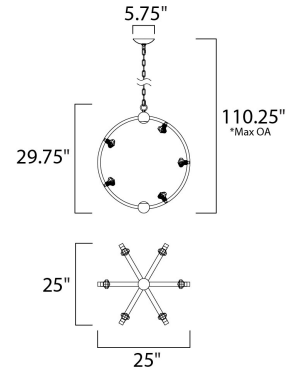

Lighting Your Life Since 1970

Product Specifications - 39104BCTXBPN

Job Name:	Job Type:
Quantity:	Comments:

**39104BCTXBPN**  
Equinox LED Pendant

**Finish**

Textured Black / Polished Nickel

**Glass/Shade**

Beveled Crystal

**Product Category**

Single Pendant

**Lamping**

Number of Bulbs	15
Light Type	LED
Bulb Type	G9
Max Bulb Wattage	2.3
Max Fixture Wattage	34.5
Rated Life	
Rated Lumens	±2,850
Color Temp	±3,500 K
Bulb(s)	Included
Light Up/Down	N/A
Beam Spread	N/A
CRI	90+
Photo Cell Included	N/A
Ballast/Driver/Transformer	No
Dimmable	Yes

**Measurements**

Width	25.00"
Height	29.75"
Length	25.00"
Extension	N/A
Back Plate Width	N/A
Back Plate Height	N/A
HCO	N/A
Min Overall Height	31.50"
Max Overall Height	110.25"
Hanging Weight	22.00 lbs
Height Adjustable	Yes
Slope	N/A
Chain Length	N/A
Wire Length	120"
Canopy Width	5.80"
Canopy Height	1.40"
Canopy Length	5.80"

**Shipping**

Carton Weight	27.70 lbs
Carton Width	26"
Carton Height	32"
Carton Length	29"
Carton Cubic Feet	13.87
Master Pack	1
Master Pack Weight	N/A
Master Pack Width	N/A
Master Pack Height	N/A
Master Pack Length	N/A
Master Cubic Feet	N/A
UPS Shippable	Oversize