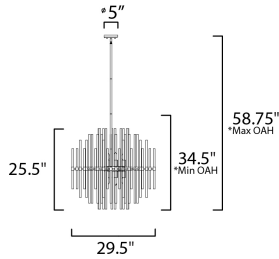

LAMPING

INPUT VOLTAGE : 120V
BULB : 8 x 60W Incandescent E12 Candelabra , 480W Total
BULB INCLUDED : (Not Included)
DIMMABLE :

*max overall height

Always consult a qualified electrician before installing any lighting product.