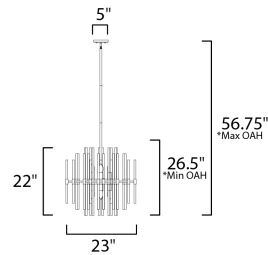

PRODUCT DESCRIPTION

The composition of Clear glass rods are elegantly supported by thin radial arms of different length in a collection that is truly Divine. Finished in Polished Nickel, the simplicity of this design delivers a crisp lighting fixture that works in a multitude of interior genres from contemporary to traditional.

*max overall height

MEASUREMENTS

- DIMENSION : 23.5" L x 23.5" W x 21.75" H
- MAX OAH : 57.25" OAH
- CANOPY : 5" W x 0.75" H x 5" L
- HANGING WEIGHT : 19.14 lb

LAMPING

- INPUT VOLTAGE : 120V
- BULB : 8 x 60W Incandescent E12 Candelabra , 480W Total
- BULB INCLUDED : (Not Included)
- DIMMABLE :

FINISHES OPTION

-  Polished Nickel

GLASS

Clear CL

MATERIAL

Steel, Glass

RATINGS

cULus
Dry Location