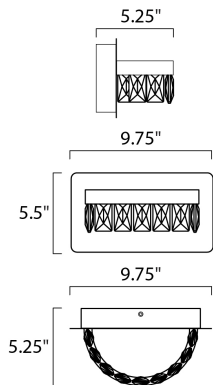

**PRODUCT DESCRIPTION**

Rectangular Beveled Crystals are suspended from a channel of Polished Chrome. The crystal sparkles and shimmers when illuminated by the LED source encased in the channel. This contemporary will add elegance to a wide variety of room decors.

**MEASUREMENTS**

DIMENSION : 9.75" L x 5.25" W x 5.5" H x 5.25" Ext  
 MAX OAH : 8.25" W x 4.75" H  
 HANGING WEIGHT : 2.64 lb

**LAMPING**

INPUT VOLTAGE : 120V  
 LUMENS : 390 Rated (390 Del.)  
 BULB : 11.6W LED 11.6W Total  
 DIMMABLE : Dimmable  
 CRI : 90+ CRI  
 COLOR\_TEMP : 3000K  
 LIGHTING\_DIRECTION : Down