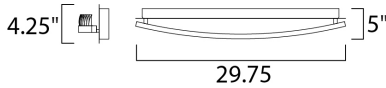

**PRODUCT DESCRIPTION**

Rectangular Beveled Crystals are suspended from a channel of Polished Chrome. The crystal sparkles and shimmers when illuminated by the LED source encased in the channel. This contemporary will add elegance to a wide variety of room decors.

**MEASUREMENTS**

DIMENSION : 29.75" L x 5.5" W x 4.25" H x 5." Ext  
 MAX OAH : 29.75" W x 4.75" H  
 HANGING WEIGHT : 6.17288 lb

**LAMPING**

INPUT VOLTAGE : 120V  
 LUMENS : 1,120 Rated (800 Del.)  
 BULB : 1 x 16W (INTEGRATED), 16W Total  
 DIMMABLE : Dimmable  
 CRI : 80+ CRI  
 COLOR\_TEMP : 3000K  
 LIGHTING\_DIRECTION : Down