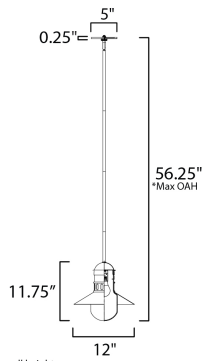

ADDITIONAL

OPERATING TEMPERATURE:
-20°C (-4°F), 40°C (104°F)

MEASUREMENTS

- DIMENSION : 12" L x 12" W x 11.75" H
- MAX OAH : 56.25" OAH
- CANOPY : 5" W x 0.25" H x 5" L
- HANGING WEIGHT : 4.34 lb

LAMPING

- INPUT VOLTAGE : 120V
- BULB : 1 x 60W Incandescent E26 Medium , 60W Total
- BULB INCLUDED : (Not Included)
- DIMMABLE : Y