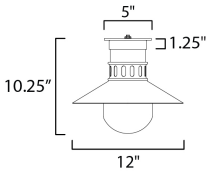

PRODUCT DESCRIPTION

Coastally inspired, the wide brimmed aluminum spun shade on this series of outdoor rated sconces, pendants, and flush mounts features a tiered shade design. The ringed separation features a filigree of oval cut outs, whereby a single lamp illuminates the Satin White glass supporting it. The resulting light is dispersed both above and below the spun shade as well as through the patterned filigree. Both modern and classic homes can appreciate this classic design reimagined. The series is available either in Matte Black or a striking Two-Tone Black with Antique Brass.

MEASUREMENTS

DIMENSION : 12" L x 12" W x 10.25" H
 CANOPY : 5" W x 1.25" H x 5" L
 HANGING WEIGHT : 2.89 lb

LAMPING

INPUT VOLTAGE : 120V
 BULB : 1 x 60W Incandescent E26 Medium , 60W Total
 BULB INCLUDED : (Not Included)
 DIMMABLE : Y