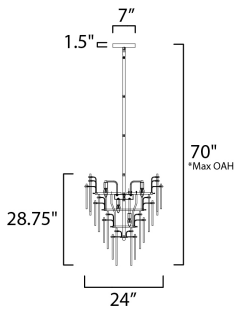

PRODUCT DESCRIPTION

Hand-formed glass petals of Clear and Champagne-tint suspend from a tiered frame of gold and accented with petals of solid metal finished in Gold Leaf. Numerous candelabra sockets are strategically placed within the fixture to create glimmer and elegance to this majestic collection.

*max overall height

MEASUREMENTS

- DIMENSION : 24" L x 24" W x 28.75" H
- MAX OAH : 70" OAH
- CANOPY : 7" W x 1.5" H x 7" L
- HANGING WEIGHT : 73.04 lb

LAMPING

- INPUT VOLTAGE : 120V
- BULB : 12 x 40W Incandescent E12 Candelabra , 480W Total
- BULB INCLUDED : (Not Included)
- DIMMABLE : Y