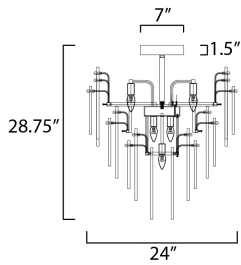

**PRODUCT DESCRIPTION**

Hand-formed glass petals of Clear and Champagne-tint suspend from a tiered frame of gold and accented with petals of solid metal finished in Gold Leaf. Numerous candelabra sockets are strategically placed within the fixture to create glimmer and elegance to this majestic collection.

**MEASUREMENTS**

- DIMENSION : 24" L x 24" W x 28.75" H
- MAX OAH : 28.75" OAH
- CANOPY : 7" W x 1.5" H x 7" L
- HANGING WEIGHT : 63.8 lb

**LAMPING**

- INPUT VOLTAGE : 120V
- BULB : 1 x 40W Incandescent E12 Candelabra , 400W Total
- BULB INCLUDED : (Not Included)
- DIMMABLE : Y