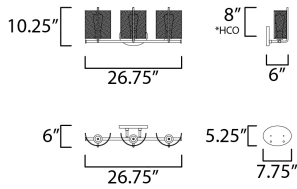

LAMPING

INPUT VOLTAGE : 120V
BULB : 3 x 60W Incandescent E26 Medium , 180W Total
BULB INCLUDED : (Not Included)
DIMMABLE : Y
LIGHTING_DIRECTION : Up