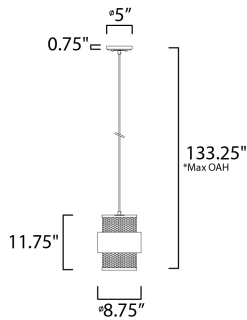

*max overall height

MEASUREMENTS

- DIMENSION : 8.75" L x 8.75" W x 11.75" H
- MAX OAH : 133.25" OAH
- CANOPY : 5" W x 0.75" H x 5" L
- HANGING WEIGHT : 5.5 lb

LAMPING

- INPUT VOLTAGE : 120V
- BULB : 1 x 60W Incandescent E26 Medium , 60W Total
- BULB INCLUDED : (Not Included)
- DIMMABLE : Y