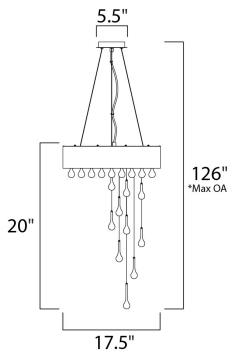

PRODUCT DESCRIPTION:

The Drops collection doubles as kinetic art with hanging crystal teardrops descending from a chrome-plated grid of crystals and anchored by a Brushed Aluminum frame. The 20 Watt G4 Xenon bulbs give the crystal drops an ethereal glow, drawing the eye upwards. The Drops collection riffs on the roaring 20's with its Gatsbyesque use of art deco styling.

*max overall height

MEASUREMENTS:

<u>Length</u>	<u>Width</u>	<u>Height</u>
17.50"	17.50"	20.00"
<u>Max OAH</u>		
126.00"		
<u>Hanging Weight</u>	<u>Canopy Width</u>	<u>Canopy Length</u>
30.86 lb	11.75"	11.75"