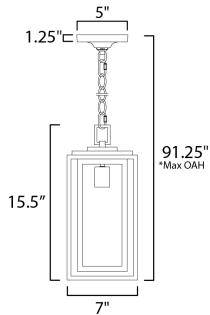

**PRODUCT DESCRIPTION**

A dual framed structure creates dimension on these outdoor lighting fixtures that is both contemporary and transitional. The construction consists of two frames of square tubing and squared components. The inner frame's Clear Seedy glass reduces glare from the light and appears dirt-free for longer periods. This is a comprehensive collection to brighten all areas of your outdoor space, available in various sized sconces as well as hanging and post configurations.

**MEASUREMENTS**

- DIMENSION : 7" L x 7" W x 15.5" H
- MAX OAH : 91.25" OAH
- CANOPY : 5" W x 1.25" H
- HANGING WEIGHT : 5.3 lb

**LAMPING**

- INPUT VOLTAGE : 120V
- BULB : 1 x 60W Incandescent E26 Medium , 60W Total
- BULB INCLUDED : (Not Included)
- DIMMABLE : Y