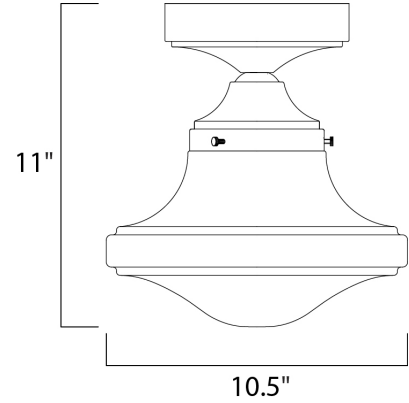

Product Specifications - 30240SWSN

Job Name:	Job Type:
Quantity:	Comments:

30240SWSN
New School LED Flush Mount

Finish
Satin Nickel

Glass/Shade
Satin White

Product Category
Flush Mount

Lamping

Number of Bulbs	1
Light Type	LED
Bulb Type	PCB
Max Bulb Wattage	15
Max Fixture Wattage	15
Rated Life	
Rated Lumens	±1,050
Color Temp	3000K
Bulb(s)	Not Included
Light Up/Down	N/A
Beam Spread	N/A
CRI	90+
Photo Cell Included	N/A
Ballast/Driver/Transformer	No
Dimmable	N/A

Measurements

Width	10.50"
Height	11.00"
Length	10.50"
Extension	N/A
Back Plate Width	N/A
Back Plate Height	N/A
HCO	N/A
Min Overall Height	0.00"
Max Overall Height	N/A
Hanging Weight	3.15 lbs
Height Adjustable	N/A
Slope	N/A
Chain Length	N/A
Wire Length	N/A
Canopy Width	N/A
Canopy Height	N/A
Canopy Length	N/A

Shipping

Carton Weight	4.63 lbs
Carton Width	9"
Carton Height	18"
Carton Length	13"
Carton Cubic Feet	1.18
Master Pack	1
Master Pack Weight	N/A
Master Pack Width	N/A
Master Pack Height	N/A
Master Pack Length	N/A
Master Cubic Feet	N/A
UPS Shippable	Yes