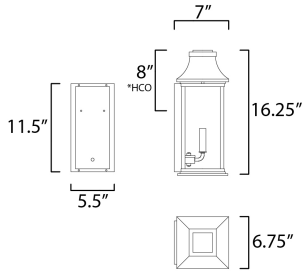

PRODUCT DESCRIPTION

Inspired by classic coach gas lanterns, the Vicksburg collection features die-cast aluminum construction finished in Black with Clear glass. The candle sleeves are done in a contrasting off-white finish to add dimension to the lantern. Available in numerous sizes and configurations including a handsome pocket wall.

MEASUREMENTS

DIMENSION : 6.75" W x 16.25" H x 7" Ext
BACK PLATE : 5.5" W x 11.5" H x 8" HCO
HANGING WEIGHT : 4.4 lb

LAMPING

INPUT VOLTAGE : 120V
BULB : 2 x 40W Incandescent E12 Candelabra , 80W Total
BULB INCLUDED : (Not Included)
DIMMABLE : Y
LIGHTING_DIRECTION : Up

FINISHES OPTION

Black

GLASS

Clear CL

MATERIAL

Aluminum, Glass

RATINGS

cETLus
Wet Location

ADDITIONAL

INSTALL UP/DOWN: Up
OPERATING TEMPERATURE:
-20°C (-4°F), 40°C (104°F)

Always consult a qualified electrician before installing any lighting product.