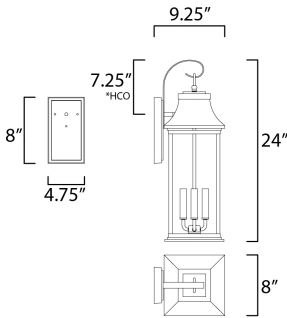

PRODUCT DESCRIPTION

Inspired by classic coach gas lanterns, the Vicksburg collection features die-cast aluminum construction finished in Black with Clear glass. The candle sleeves are done in a contrasting off-white finish to add dimension to the lantern. Available in numerous sizes and configurations including a handsome pocket wall.

MEASUREMENTS

DIMENSION : 8" W x 24" H x 9.25" Ext
BACK PLATE : 4.75" W x 8" H x 7.25" HCO
HANGING WEIGHT : 7.3 lb

LAMPING

INPUT VOLTAGE : 120V
BULB : 3 x 40W Incandescent E12 Candelabra , 120W Total
BULB INCLUDED : (Not Included)
DIMMABLE : Y
LIGHTING_DIRECTION : Up

FINISHES OPTION

Black

GLASS

Clear CL

MATERIAL

Aluminum, Glass

RATINGS

cETLus
Wet Location

ADDITIONAL

INSTALL UP/DOWN: Up
OPERATING TEMPERATURE:
-20°C (-4°F), 40°C (104°F)

Always consult a qualified electrician before installing any lighting product.