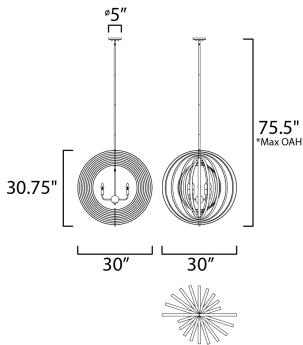

PRODUCT DESCRIPTION

A fun and unique design the features numerous concentric rings finished Black on the outside and Gold on the inside that pivot from a center point. The rings can be configured from completely flat to full repeated symmetry and anything in between to allow flexibility in the design.

*max overall height

MEASUREMENTS

- DIMENSION : 30" L x 30" W x 31" H
- MAX OAH : 75.5" OAH
- CANOPY : 5" W x 0.75" H x 5" L
- HANGING WEIGHT : 20.7 lb

LAMPING

- INPUT VOLTAGE : 120V
- BULB : 5 x 60W Incandescent E12 Candelabra , 300W Total
- BULB INCLUDED : (Not Included)
- DIMMABLE : Y

FINISHES OPTION

- Black / Gold
- Polished Nickel / Black

MATERIAL

Steel

RATINGS

cULus
Dry Location

ADDITIONAL

SLOPE: 90
OPERATING TEMPERATURE:
-20°C (-4°F), 40°C (104°F)