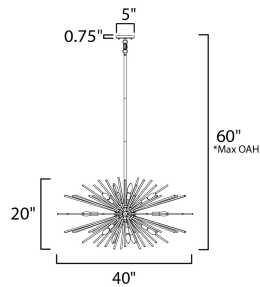

**PRODUCT DESCRIPTION**

A dazzling burst of Clear glass rods extend from a classic sputnik shape finished in a bright Polished Chrome or warm Satin Brass. Available in two sizes of pendants and as a ceiling fixture, this unique look is a statement piece designed to attract attention.

\*max overall height

**MEASUREMENTS**

DIMENSION : 40" L x 40" W x 20" H  
 MAX OAH : 60" OAH  
 CANOPY : 5" W x 0.75" H x 5" L  
 HANGING WEIGHT : 8.5 lb

**LAMPING**

INPUT VOLTAGE : 120V  
 BULB : 16 x 60W Incandescent E12 Candelabra , 960W Total  
 BULB INCLUDED : (Not Included)  
 DIMMABLE : Y