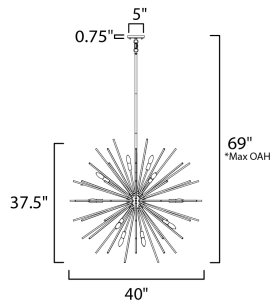

**PRODUCT DESCRIPTION**

A dazzling burst of Clear glass rods extend from a classic sputnik shape finished in a bright Polished Chrome or warm Satin Brass. Available in two sizes of pendants and as a ceiling fixture, this unique look is a statement piece designed to attract attention.

\*max overall height

**MEASUREMENTS**

DIMENSION : 40" L x 40" W x 37.5" H  
 MAX OAH : 69" OAH  
 CANOPY : 5" W x 0.75" H x 5" L  
 HANGING WEIGHT : 10.4 lb

**LAMPING**

INPUT VOLTAGE : 120V  
 BULB : 16 x 60W Incandescent E12 Candelabra , 960W Total  
 BULB INCLUDED : (Not Included)  
 DIMMABLE : Y