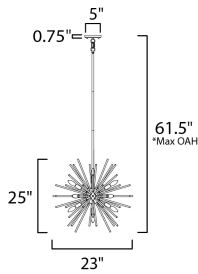

PRODUCT DESCRIPTION

A dazzling burst of Clear glass rods extend from a classic sputnik shape finished in a bright Polished Chrome or warm Satin Brass. Available in two sizes of pendants and as a ceiling fixture, this unique look is a statement piece designed to attract attention.

*max overall height

MEASUREMENTS

DIMENSION : 23" L x 23" W x 25" H
 MAX OAH : 61.5" OAH
 CANOPY : 5" W x 0.75" H x 5" L
 HANGING WEIGHT : 5.8 lb

LAMPING

INPUT VOLTAGE : 120V
 BULB : 12 x 60W Incandescent E12 Candelabra , 720W Total
 BULB INCLUDED : (Not Included)
 DIMMABLE : Y