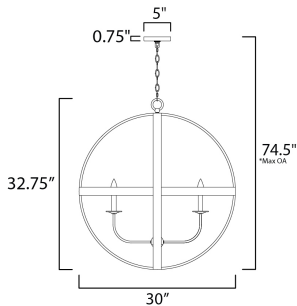

MEASUREMENTS

DIMENSION : 30" L x 30" W x 32.75" H
 MAX OAH : 74.5" OAH
 CANOPY : 5" W x 0.75" H x 5" L
 HANGING WEIGHT : 25.52 lb

LAMPING

INPUT VOLTAGE : 120V
 BULB : 6 x 60W Incandescent E12 Candelabra , 360W Total
 BULB INCLUDED : (Not Included)
 DIMMABLE : Yes