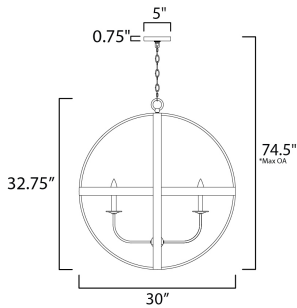

*max overall height

MEASUREMENTS

- DIMENSION : 30" L x 30" W x 32.75" H
- MAX OAH : 74.5" OAH
- CANOPY : 5" W x 0.75" H x 5" L
- HANGING WEIGHT : 25.52 lb

LAMPING

- INPUT VOLTAGE : 120V
- BULB : 6 x 60W Incandescent E12 Candelabra , 360W Total
- BULB INCLUDED : (Not Included)
- DIMMABLE : Yes

FINISHES OPTION

-  Antique Pecan / Black
-  Barn Wood / Black

MATERIAL

Steel

RATINGS

cULus
Dry Location

ADDITIONAL

ADJUSTABLE
SLOPE: 90
OPERATING TEMPERATURE:
-20°C (-4°F), 40°C (104°F)