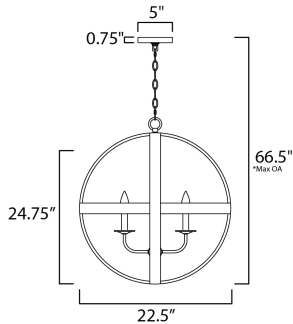

*max overall height

MEASUREMENTS

- DIMENSION : 22.5" L x 22.5" W x 24.75" H
- MAX OAH : 66.5" OAH
- CANOPY : 5" W x 0.75" H x 5" L
- HANGING WEIGHT : 16.5 lb

LAMPING

- INPUT VOLTAGE : 120V
- BULB : 4 x 60W Incandescent E12 Candelabra , 240W Total
- BULB INCLUDED : (Not Included)
- DIMMABLE : Yes

FINISHES OPTION

-  Antique Pecan / Black
-  Barn Wood / Black

MATERIAL

Steel

RATINGS

cULus
Dry Location

ADDITIONAL

ADJUSTABLE
SLOPE: 90
OPERATING TEMPERATURE:
-20°C (-4°F), 40°C (104°F)