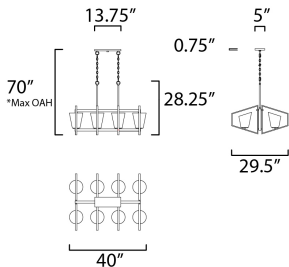

PRODUCT DESCRIPTION

A creative design of oblique squares which support cones of angle-cut cased glass to match the frame. The combination of Black with Gold creates a dramatic effect which is softened by the subtleness of the Satin White glass.

*max overall height

MEASUREMENTS

- DIMENSION : 40" L x 29.5" W x 28.25" H
- MAX OAH : 70" OAH
- CANOPY : 5" W x 0.75" H x 13.75" L
- HANGING WEIGHT : 40.23 lb

LAMPING

- INPUT VOLTAGE : 120V
- BULB : 8 x 60W Incandescent E26 Medium , 480W Total
- BULB INCLUDED : (Not Included)
- DIMMABLE : Y