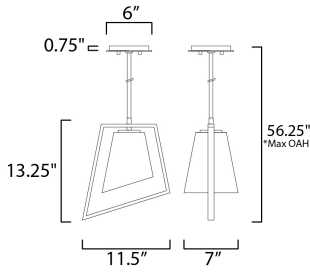

**PRODUCT DESCRIPTION**

A creative design of oblique squares which support cones of angle-cut cased glass to match the frame. The combination of Black with Gold creates a dramatic effect which is softened by the subtleness of the Satin White glass.

**MEASUREMENTS**

- DIMENSION : 11.5" L x 7" W x 13.25" H
- MAX OAH : 56.25" OAH
- CANOPY : 6" W x 0.75" H x 6" L
- HANGING WEIGHT : 5.51 lb

**LAMPING**

- INPUT VOLTAGE : 120V
- BULB : 1 x 60W Incandescent E26 Medium , 60W Total
- BULB INCLUDED : (Not Included)
- DIMMABLE : Y

\*max overall height

**FINISHES OPTION**

**GLASS**

Satin White SW

**MATERIAL**

Steel, Glass

**RATINGS**

cETLus  
Dry Location