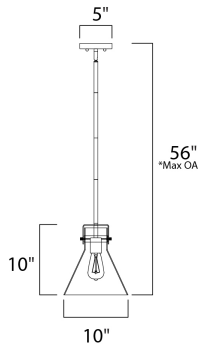

MEASUREMENTS

DIMENSION : 10" L x 10" W x 56" H
 MAX OAH : 56" OAH
 CANOPY : 5" W x 1" H x 5" L
 HANGING WEIGHT : 4.84 lb

LAMPING

INPUT VOLTAGE : 120V
 BULB : 1 x 6W LED E26 Medium , 6W Total
 BULB INCLUDED : (Included)
 DIMMABLE : Yes
 COLOR_TEMP : 2200K