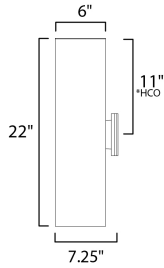

PRODUCT DESCRIPTION

Classic cylinder up and down lights provide directional light without glare. Available in 3 sizes with both incandescent and LED versions. Available in Architectural Bronze, Aluminum, or Black.