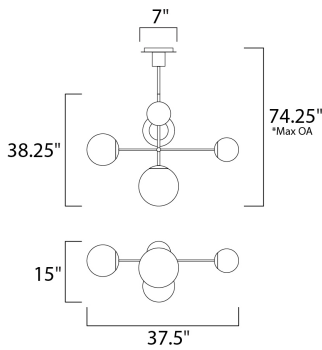

\*max overall height

**MEASUREMENTS**

DIMENSION : 37.5" L x 15." W x 38.25" H  
 MAX OAH : 74.25" OAH x 32.25" OAH  
 CANOPY : 7." W x 1." H x 7." L  
 HANGING WEIGHT : 17.97 lb

**LAMPING**

INPUT VOLTAGE : 120V  
 LUMENS : 0 Rated  
 BULB : 5 x 60W (NOT INCLUDED), 300W Total  
 DIMMABLE : Dimmable