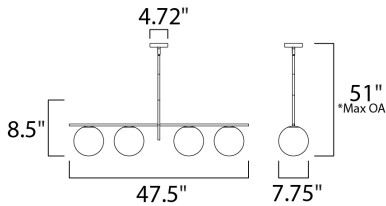

*max overall height

MEASUREMENTS

DIMENSION : 47.5" L x 7.75" W x 8.5" H
 MAX OAH : 51." OAH x 18.5" OAH
 CANOPY : 4.72" W x 1." H x 4.72" L
 HANGING WEIGHT : 12.1253 lb

LAMPING

INPUT VOLTAGE : 120V
 LUMENS : 0 Rated
 BULB : 4 x 60W (NOT INCLUDED), 60W Total
 DIMMABLE : Dimmable