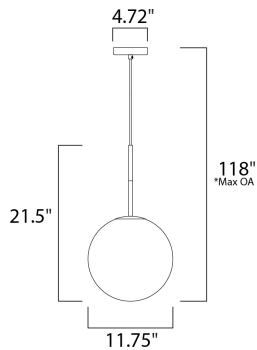

*max overall height

MEASUREMENTS

DIMENSION : 11.75" W x 21.5" H
 MAX OAH : 118." OAH x 22.6" OAH
 CANOPY : 4.72" W x 1." H x 4.72" L
 HANGING WEIGHT : 4.4092 lb

LAMPING

INPUT VOLTAGE : 120V
 LUMENS : 0 Rated
 BULB : 1 x 60W (NOT INCLUDED), 60W Total
 DIMMABLE : Dimmable