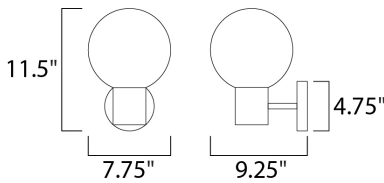

**MEASUREMENTS**

DIMENSION : 7.75" W x 11.5" H x 9.25" Ext  
 MAX OAH : 4.75" W x 1." H  
 HANGING WEIGHT : 4.4092 lb

**LAMPING**

INPUT VOLTAGE : 120V  
 LUMENS : 0 Rated  
 BULB : 1 x 60W (NOT INCLUDED), 60W Total  
 DIMMABLE : Dimmable