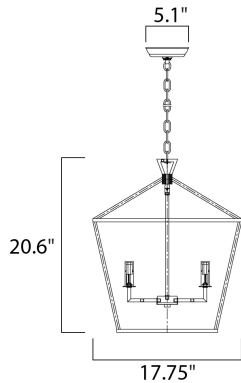

MEASUREMENTS

DIMENSION : 17.75" L x 17.75" W x 20.75" H
 MAX OAH : 62.5" OAH x 26.5" OAH
 CANOPY : 5." W x 1.25" H x 5." L
 HANGING WEIGHT : 8.6 lb

LAMPING

INPUT VOLTAGE : 120V
 BULB : 4 x 60W (NOT INCLUDED), 240W Total
 DIMMABLE : Dimmable
 CRI : NA CRI
 COLOR_TEMP : NAK