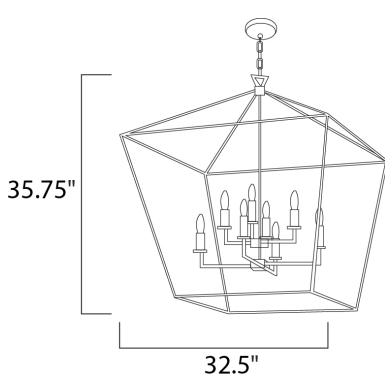

FINISHES OPTION

Gold Leaf / Textured Black GLTXB

MATERIAL

Steel

RATINGS

cULusDry Location
 ADA
 Dimmable

ADDITIONAL

ADJUSTABLE
 SLOPE: 90
 RATED LIFE NA Hours
 OPERATING TEMPERATURE:
 -20°C (-4°F), 40°C (104°F)

MEASUREMENTS

DIMENSION : 32.5" L x 32.5" W x 35.75" H
 MAX OAH : 73.5" OAH x 37.5" OAH
 CANOPY : 5." W x 1.25" H x 5." L
 HANGING WEIGHT : 24. lb

LAMPING

INPUT VOLTAGE : 120V
 BULB : 8 x 60W (NOT INCLUDED), 480W Total
 DIMMABLE : Dimmable
 CRI : NA CRI
 COLOR_TEMP : NAK