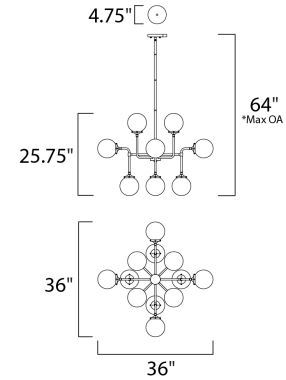

Product Specifications - 24727WTBKPN

Job Name:	Job Type:
Quantity:	Comments:

24727WTBKPN
Atom 12-Light Pendant Lamp

Finish

Black and Polished Nickel

Glass/Shade

White

*max overall height
Product Category
Multi-Light Pendant

Lamping

Number of Bulbs	12
Light Type	Incandescent
Bulb Type	CA
Max Bulb Wattage	40
Max Fixture Wattage	480
Rated Life	
Rated Lumens	±0
Color Temp	
Bulb(s)	Not Included
Light Up/Down	N/A
Beam Spread	N/A
CRI	N/A
Photo Cell Included	N/A
Ballast/Driver/Transformer	No
Dimmable	N/A

Measurements

Width	36.00"
Height	25.75"
Length	36.00"
Extension	N/A
Back Plate Width	N/A
Back Plate Height	N/A
HCO	N/A
Min Overall Height	0.00"
Max Overall Height	64.00"
Hanging Weight	22.05 lbs
Height Adjustable	N/A
Slope	120°
Chain Length	N/A
Wire Length	180"
Canopy Width	N/A
Canopy Height	N/A
Canopy Length	N/A

Shipping

Carton Weight	28.66 lbs
Carton Width	30"
Carton Height	22"
Carton Length	30"
Carton Cubic Feet	11.72
Master Pack	1
Master Pack Weight	N/A
Master Pack Width	N/A
Master Pack Height	N/A
Master Pack Length	N/A
Master Cubic Feet	N/A
UPS Shippable	Oversize