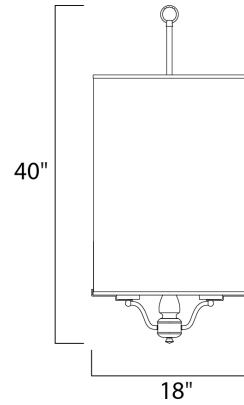

## Product Specifications - 24557SSSN

Job Name:	Job Type:
Quantity:	Comments:

**24557SSSN**  
Lucid 6-Light Pendant

**Finish**  
Satin Nickel

**Glass/Shade**

**Product Category**  
Single Pendant

**Lamping**

**Measurements**

Width	19.00"
Height	40.00"
Length	19.00"
Extension	N/A
Back Plate Width	N/A
Back Plate Height	N/A
HCO	N/A
Min Overall Height	0.00"
Max Overall Height	40.00"
Hanging Weight	14.33 lbs
Height Adjustable	N/A
Slope	N/A
Chain Length	N/A
Wire Length	180"
Canopy Width	4.75"
Canopy Height	1.00"
Canopy Length	4.75"

**Shipping**

Carton Weight	15.96 lbs
Carton Width	21"
Carton Height	33"
Carton Length	21"
Carton Cubic Feet	8.29
Master Pack	1
Master Pack Weight	N/A
Master Pack Width	N/A
Master Pack Height	N/A
Master Pack Length	N/A
Master Cubic Feet	N/A
UPS Shippable	Yes