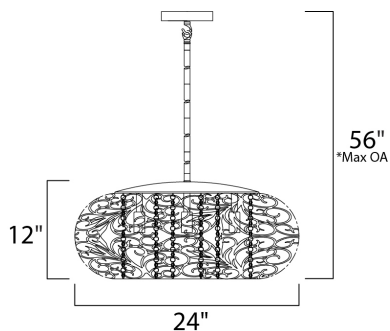

*max overall height

MEASUREMENTS

- DIMENSION : 24" L x 24" W x 12" H
- MAX OAH : 56" OAH
- CANOPY : 6" W x 0.75" H x 6" L
- HANGING WEIGHT : 15.75 lb

LAMPING

- INPUT VOLTAGE : 120V
- LUMENS : 6,750 Rated
- BULB : 9 x 40W Xenon G9 , 360W Total
- BULB INCLUDED : (Included)
- DIMMABLE : Yes
- COLOR_TEMP : 2900K