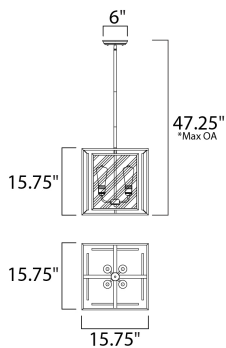

PRODUCT DESCRIPTION

Geometric metal frames finished in Black support panes of clear Seedy glass, provides for a refined restoration look. Add vintage bulbs (not included) to complete the authentic feel of this design.

*max overall height

MEASUREMENTS

DIMENSION : 15.75" L x 15.75" W x 15.75" H
 MAX OAH : 47.75" OAH
 CANOPY : 6" W x 1" H x 6" L
 HANGING WEIGHT : 16.12 lb

LAMPING

INPUT VOLTAGE : 120V
 BULB : 4 x 6W LED E26 Medium , 24W Total
 BULB INCLUDED : (Included)
 DIMMABLE : Yes
 COLOR_TEMP : 2200K