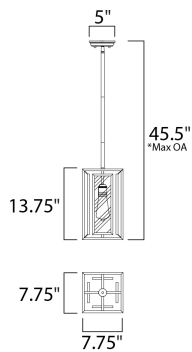

PRODUCT DESCRIPTION

Geometric metal frames finished in Black support panes of clear Seedy glass, provides for a refined restoration look. Add vintage bulbs (not included) to complete the authentic feel of this design.

*max overall height

MEASUREMENTS

DIMENSION : 775" L x 7.75" W x 13.75" H
 MAX OAH : 45.5" OAH
 CANOPY : 5" W x 1.25" H x 5" L
 HANGING WEIGHT : 7 lb

LAMPING

INPUT VOLTAGE : 120V
 BULB : 1 x 6W LED E26 Medium , 6W Total
 BULB INCLUDED : (Included)
 DIMMABLE : Yes
 COLOR_TEMP : 2200K