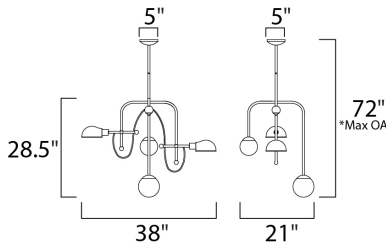

PRODUCT DESCRIPTION

An eclectic design form combining function with Mid-Century influences features articulated arms that support parabolic shades that can swivel to direct the light. Available in your choice of Bronze with Satin Brass or Black with Satin Nickel, both with opal White glass.

*max overall height

MEASUREMENTS

DIMENSION : 38." L x 21." W x 28.5" H
 MAX OAH : 72." OAH
 CANOPY : 5." W x 1.75" H x 5." L
 HANGING WEIGHT : 19.62094 lb

LAMPING

INPUT VOLTAGE : 120V
 LUMENS : 0 Rated (1,500 Del.)
 BULB : 4 x 18+8W (INCLUDED), 26W Total
 DIMMABLE : Dimmable
 COLOR_TEMP : 3000K