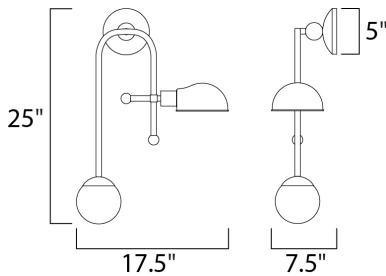

PRODUCT DESCRIPTION

An eclectic design form combining function with Mid-Century influences features articulated arms that support parabolic shades that can swivel to direct the light. Available in your choice of Bronze with Satin Brass or Black with Satin Nickel, both with opal White glass.

MEASUREMENTS

DIMENSION : 7.5" L x 17.5" W x 25." H x 7.5" Ext
 MAX OAH : 5." W x 5." H
 HANGING WEIGHT : 3.52736 lb

LAMPING

INPUT VOLTAGE : 120V
 LUMENS : 0 Rated (750 Del.)
 BULB : 2 x 9-4W (INCLUDED), 13W Total
 DIMMABLE : Dimmable
 COLOR_TEMP : 3000K