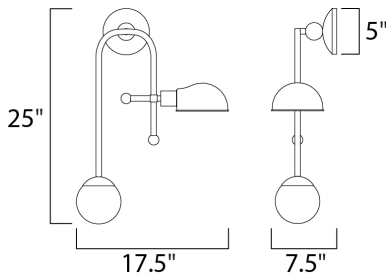

PRODUCT DESCRIPTION

An eclectic design form combining function with Mid-Century influences features articulated arms that support parabolic shades that can swivel to direct the light. Available in your choice of Bronze with Satin Brass or Black with Satin Nickel, both with opal White glass.

MEASUREMENTS

DIMENSION : 7.5" L x 17.5" W x 25." H x 7.5" Ext
 MAX OAH : 5." W x 5." H
 HANGING WEIGHT : 3.52736 lb

LAMPING

INPUT VOLTAGE : 120V
 LUMENS : 0 Rated (750 Del.)
 BULB : 2 x 9+4W (INCLUDED), 13W Total
 DIMMABLE : Dimmable
 COLOR_TEMP : 3000K