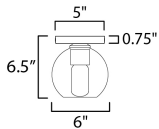

MEASUREMENTS

DIMENSION : 6" L x 6" W x 6.5" H
 CANOPY : 5" W x 0.75" H x 5" L
 HANGING WEIGHT : 1.3 lb

LAMPING

INPUT VOLTAGE : 120V
 BULB : 1 x 60W Incandescent E26 Medium , 60W Total
 BULB INCLUDED : (Not Included)
 DIMMABLE : Y